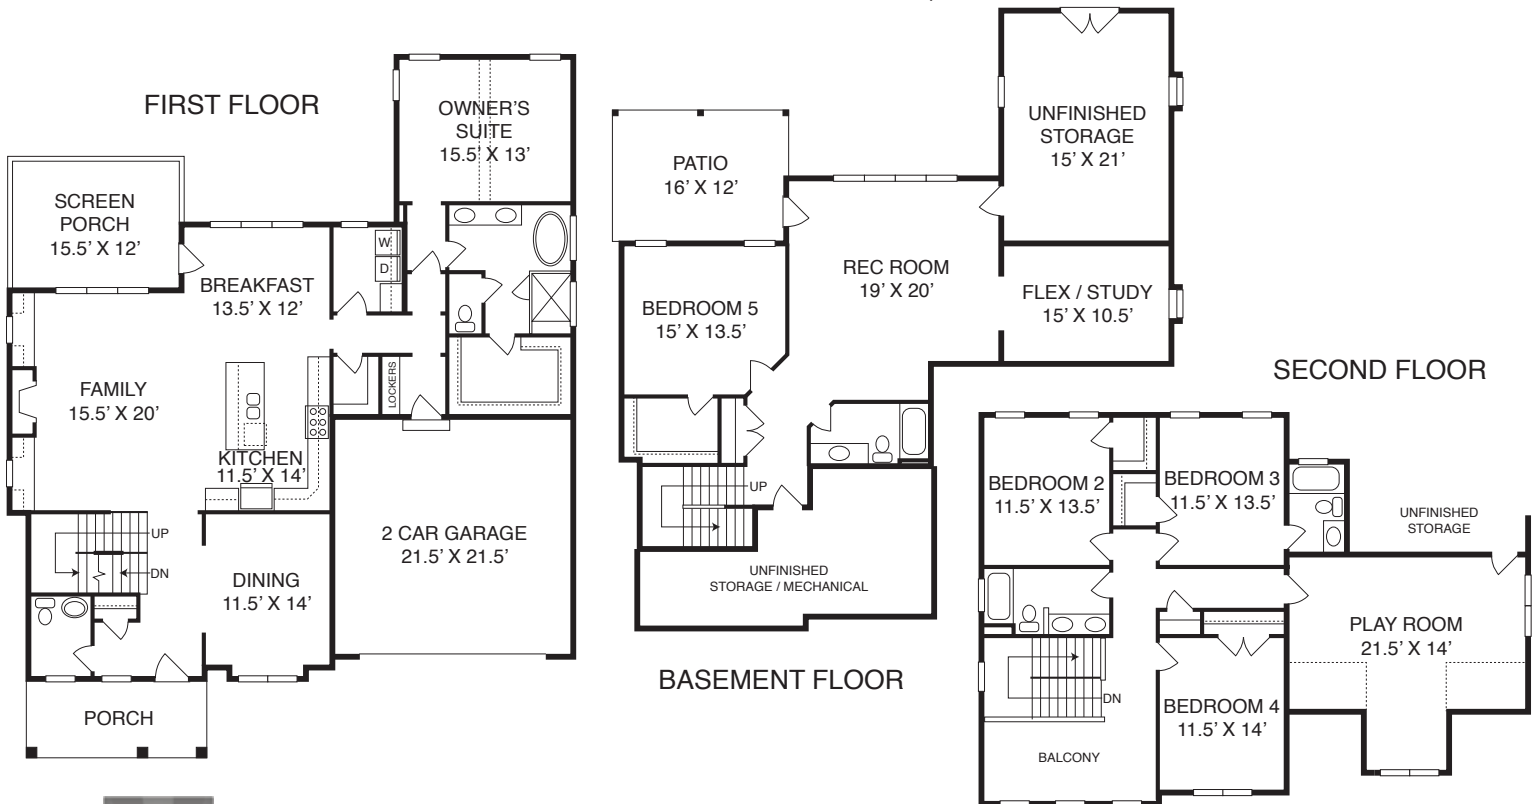

# ESSINGTON - HOMES BY DICKERSON

Homesite 278 ~4267 sq.ft.

Illustration and floorplans are for discussion purposes only and are not part of a legal contract. Room dimensions and square footage are approximate. Prices subject to change without notice. © Homes by Dickerson. 3-29-21