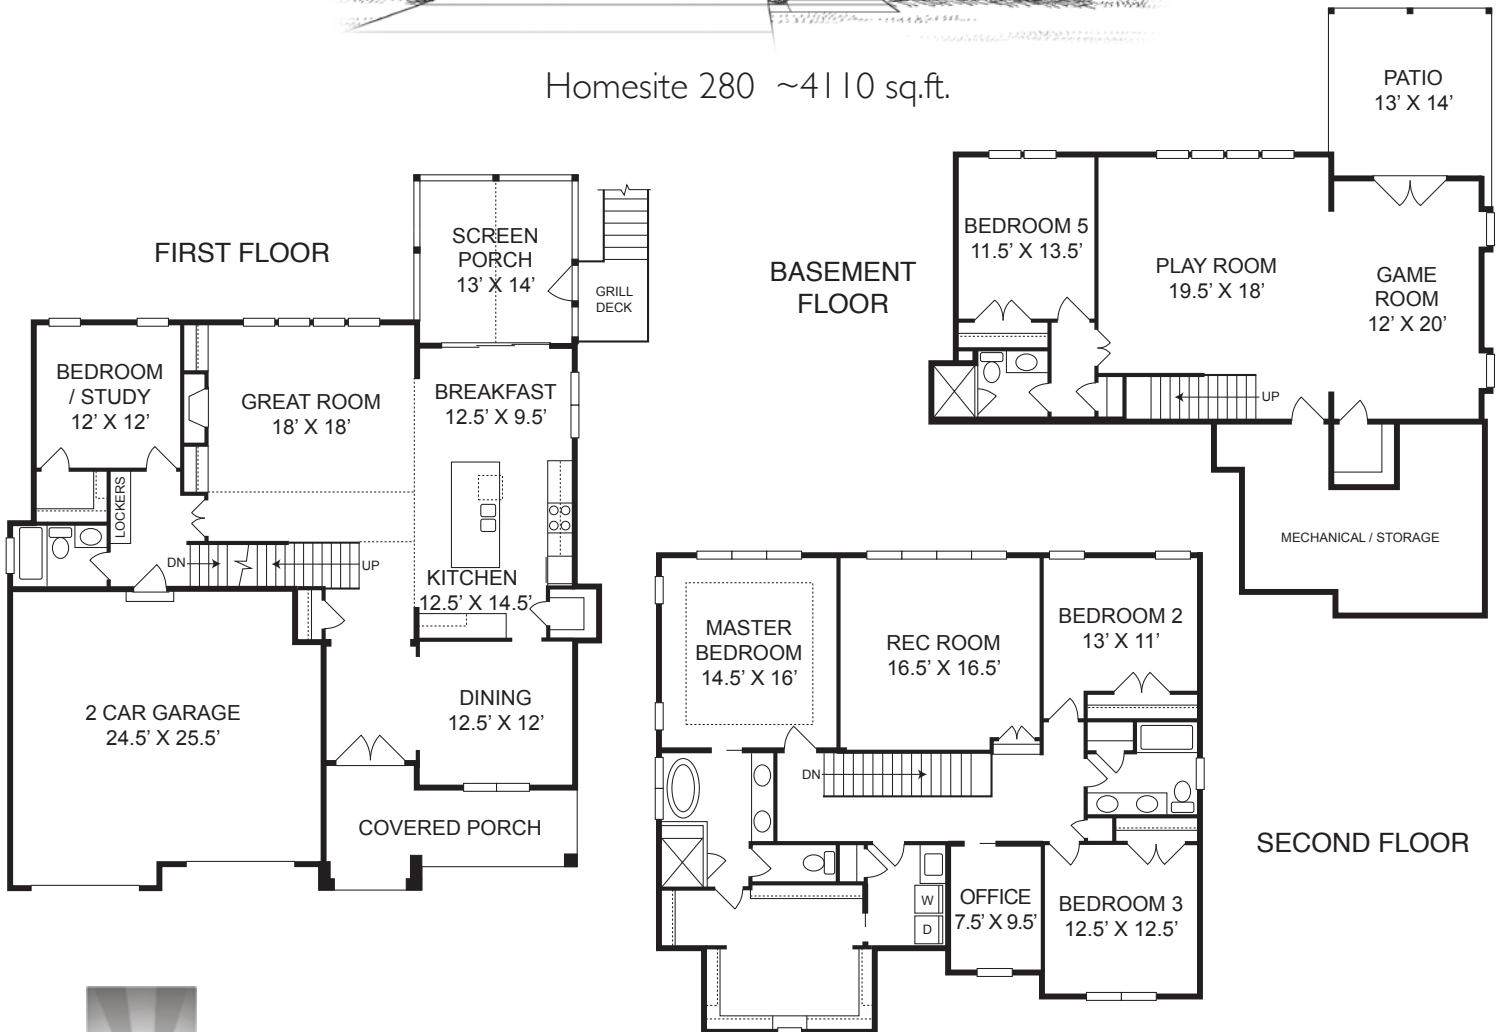

ARRAMORE - HOMES BY DICKERSON

Homesite 280 ~4110 sq.ft.

Illustration and floorplans are for discussion purposes only and are not part of a legal contract. Room dimensions and square footage are approximate. Prices subject to change without notice. © Homes by Dickerson. 1-14-21