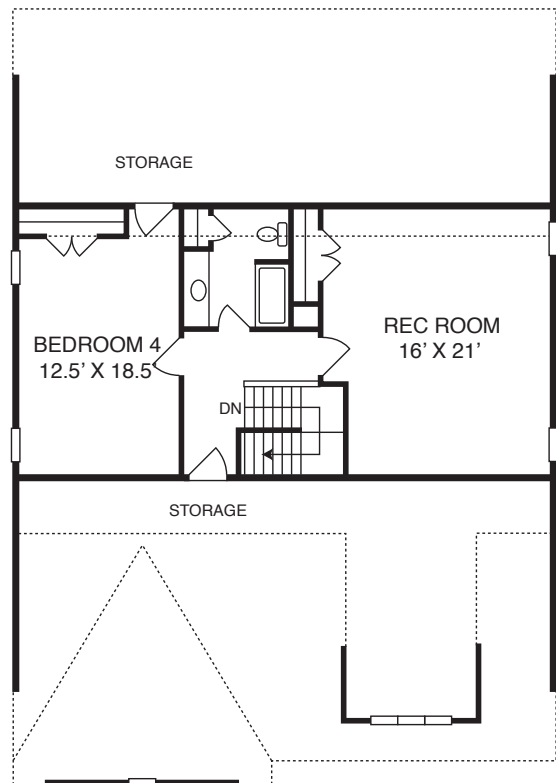

COROLLA B - MASSENGILL DESIGN-BUILD

Homesite 357 ~2756 sq.ft.

First Floor

Second Floor

Illustration and floorplans are for discussion purposes only and are not part of a legal contract. Room dimensions and square footage are approximate. Prices subject to change without notice. © Massengill Design-Build 10-5-20