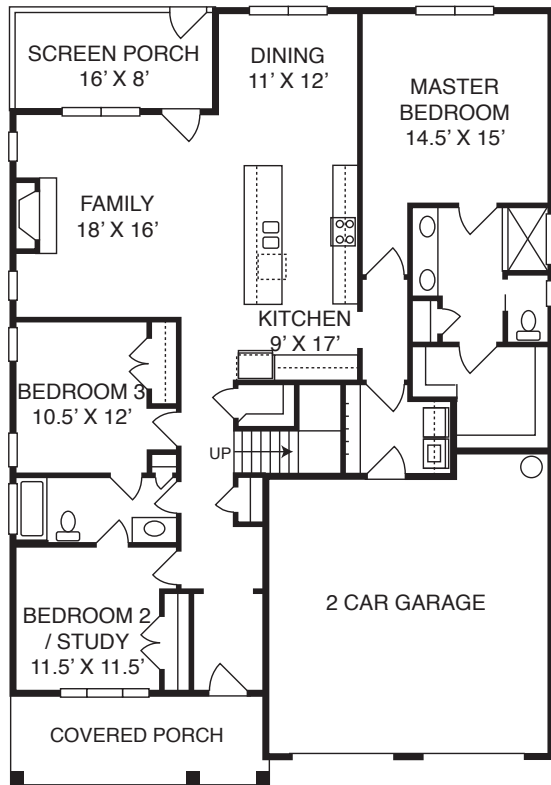

COROLLA B - MASSENGILL DESIGN-BUILD

Homesite 357 ~2756 sq.ft.

First Floor

Second Floor

Illustration and floorplans are for discussion purposes only and are not part of a legal contract. Room dimensions and square footage are approximate. Prices subject to change without notice. © Massengill Design-Build 10-5-20