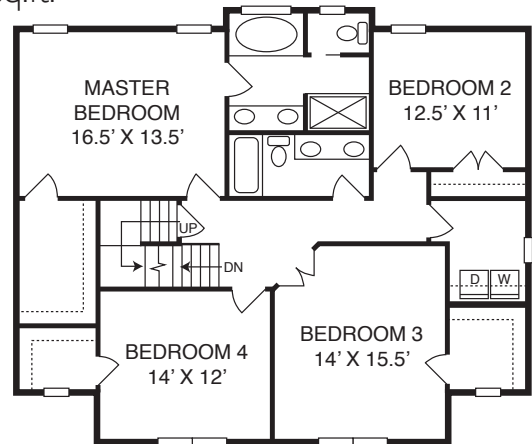

MANTEO - MASSENGILL DESIGN-BUILD

Homesite 356 ~2605 sq.ft.

First Floor

Second Floor

Third Floor

Illustration and floorplans are for discussion purposes only and are not part of a legal contract. Room dimensions and square footage are approximate. Prices subject to change without notice. © Massengill Design-Build 10-19-20