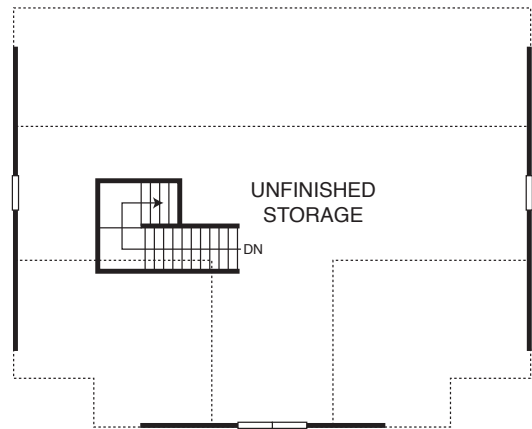

MANTEO - MASSENGILL DESIGN-BUILD

Homesite 356 ~2605 sq.ft.

First Floor

Second Floor

Third Floor

Illustration and floorplans are for discussion purposes only and are not part of a legal contract. Room dimensions and square footage are approximate. Prices subject to change without notice. © Massengill Design-Build 10-19-20