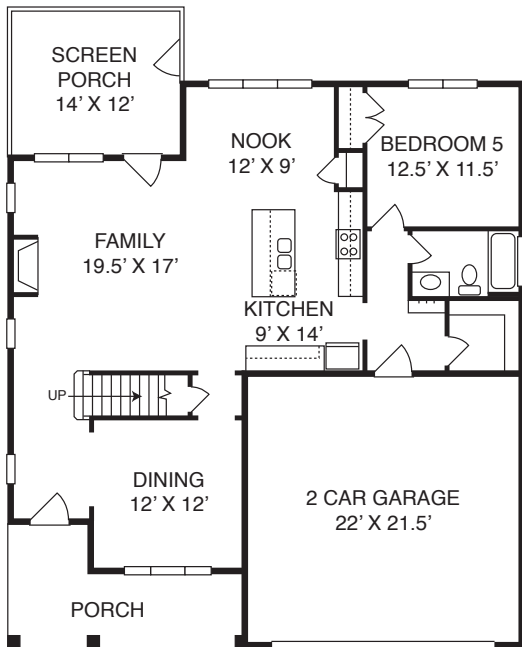

MANTEO - MASSENGILL DESIGN-BUILD

Homesite 356 ~2605 sq.ft.

First Floor

Second Floor

Third Floor

Illustration and floorplans are for discussion purposes only and are not part of a legal contract. Room dimensions and square footage are approximate. Prices subject to change without notice. © Massengill Design-Build 10-19-20