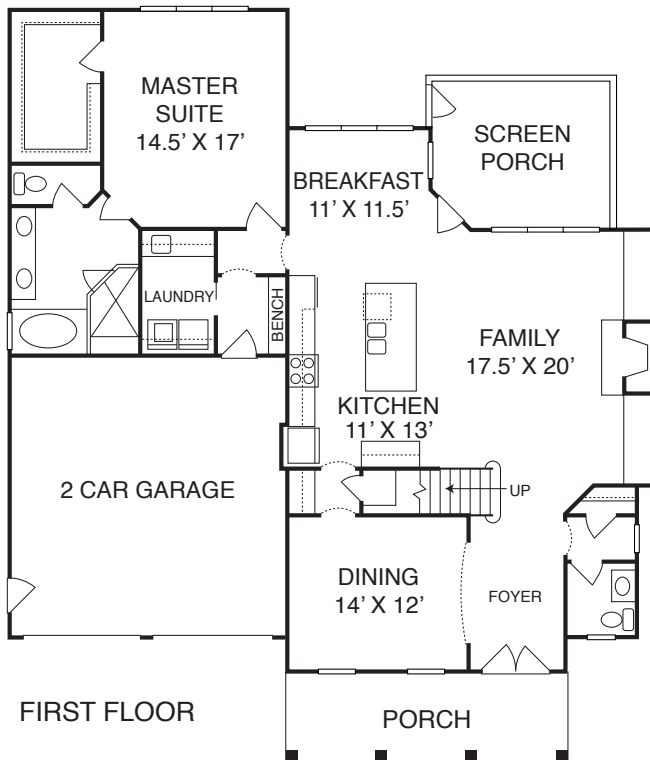

LIVINGSTON - POYTHRESS CONSTRUCTION CO.

Homesite 271 ~3145 sq.ft.

Illustration and floorplans are for discussion purposes only and are not part of a legal contract. Room dimensions and square footage are approximate. Prices subject to change without notice. © Poythress Construction Company. 7-3-20