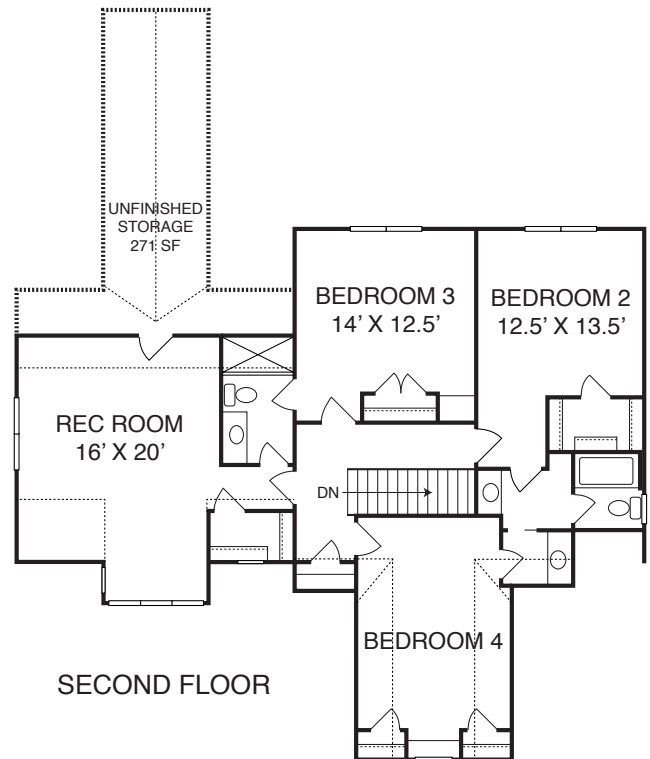

LIVINGSTON - POYTHRESS CONSTRUCTION CO.

Homesite 271 ~3145 sq.ft.

Illustration and floorplans are for discussion purposes only and are not part of a legal contract. Room dimensions and square footage are approximate. Prices subject to change without notice. © Poythress Construction Company. 7-3-20