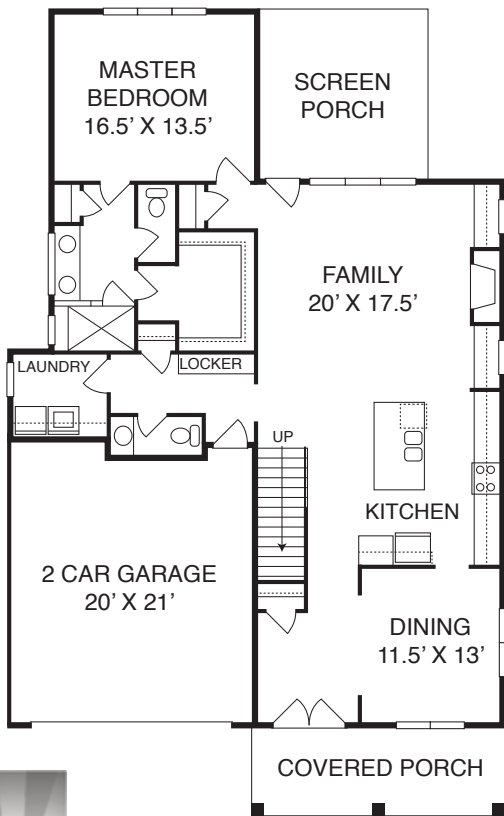

# HERTFORD - HOMES BY DICKERSON

Homesite 316 ~2448 sq.ft.

Illustration and floorplans are for discussion purposes only and are not part of a legal contract. Room dimensions and square footage are approximate. Prices subject to change without notice. ©Homes by Dickerson. 8-17-20