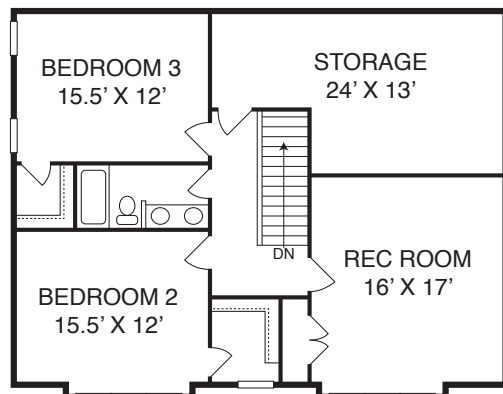

# HERTFORD - HOMES BY DICKERSON

Homesite 316 ~2448 sq.ft.

Illustration and floorplans are for discussion purposes only and are not part of a legal contract. Room dimensions and square footage are approximate. Prices subject to change without notice. ©Homes by Dickerson. 8-17-20