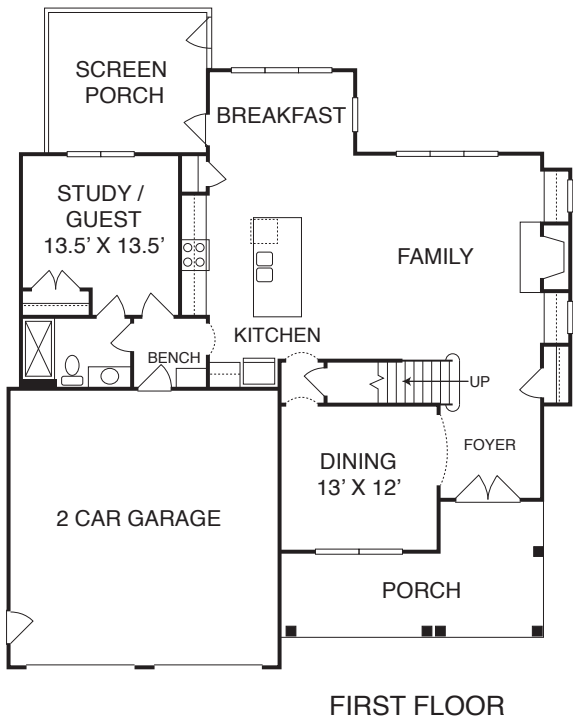

# DAVIS - POYTHRESS CONSTRUCTION CO.

Homesite 270 ~3012 sq.ft.

Illustration and floorplans are for discussion purposes only and are not part of a legal contract. Room dimensions and square footage are approximate. Prices subject to change without notice. © Poythress Construction Company. 5-21-20