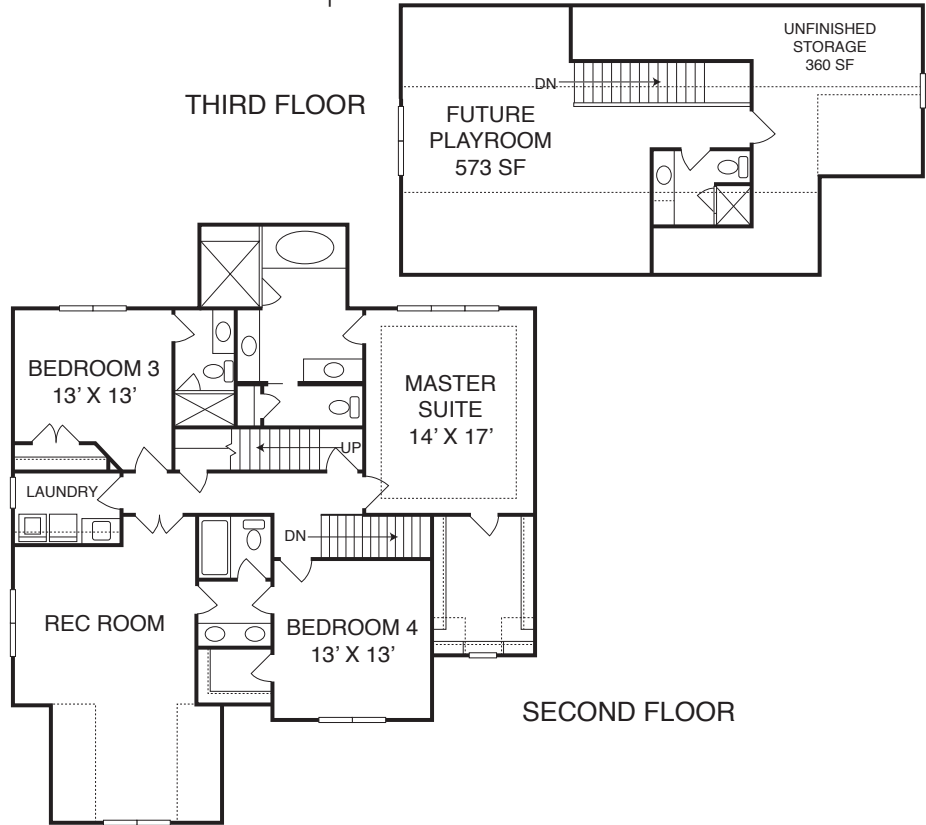

# DAVIS - POYTHRESS CONSTRUCTION CO.

Homesite 270 ~3012 sq.ft.

Illustration and floorplans are for discussion purposes only and are not part of a legal contract. Room dimensions and square footage are approximate. Prices subject to change without notice. © Poythress Construction Company. 5-21-20