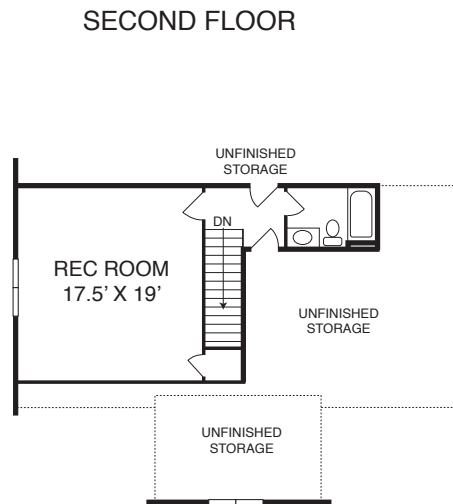

CONCORD - HOMES BY DICKERSON

Homesite 313 ~ 2638 sq.ft.

Illustration and floorplans are for discussion purposes only and are not part of a legal contract. Room dimensions and square footage are approximate. Prices subject to change without notice. © Homes by Dickerson. 8-19-20