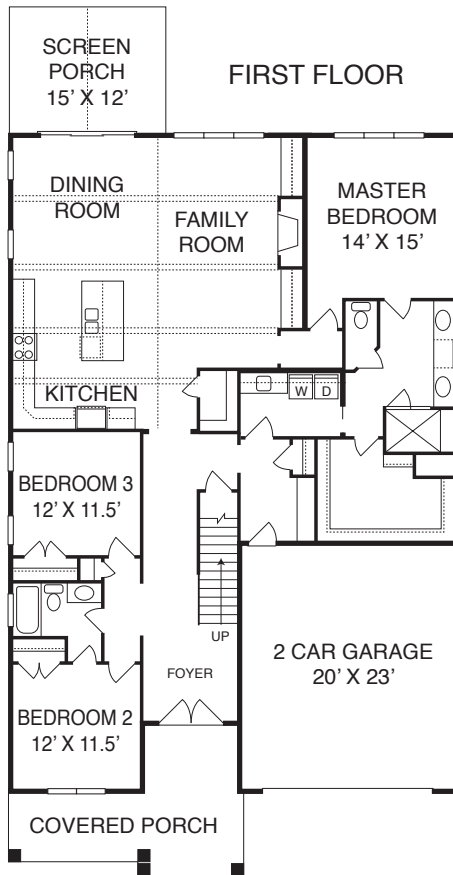

CONCORD - HOMES BY DICKERSON

Homesite 313 ~ 2638 sq.ft.

Illustration and floorplans are for discussion purposes only and are not part of a legal contract. Room dimensions and square footage are approximate. Prices subject to change without notice. © Homes by Dickerson. 8-19-20