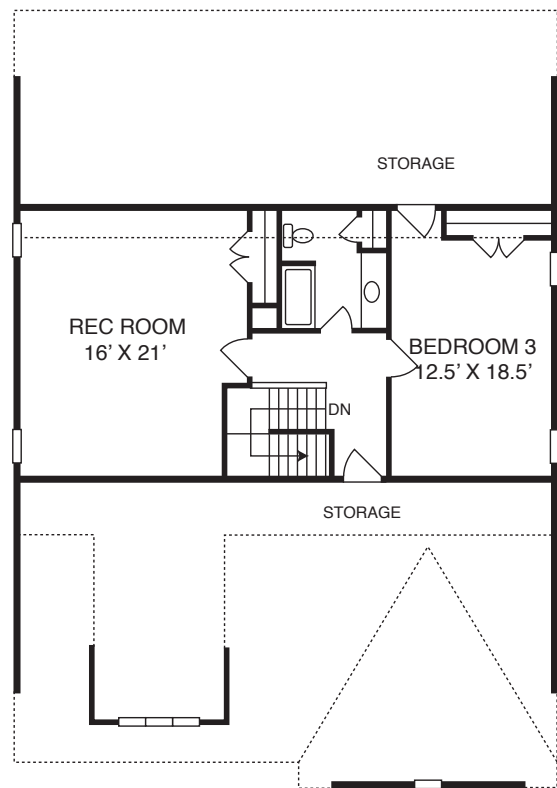

THE COROLLA - MASSENGILL DESIGN-BUILD

Homesite 325 ~2696 sq.ft.

First Floor

Second Floor

Illustration and floorplans are for discussion purposes only and are not part of a legal contract. Room dimensions and square footage are approximate. Prices subject to change without notice. © Massengill Design-Build 7-29-20