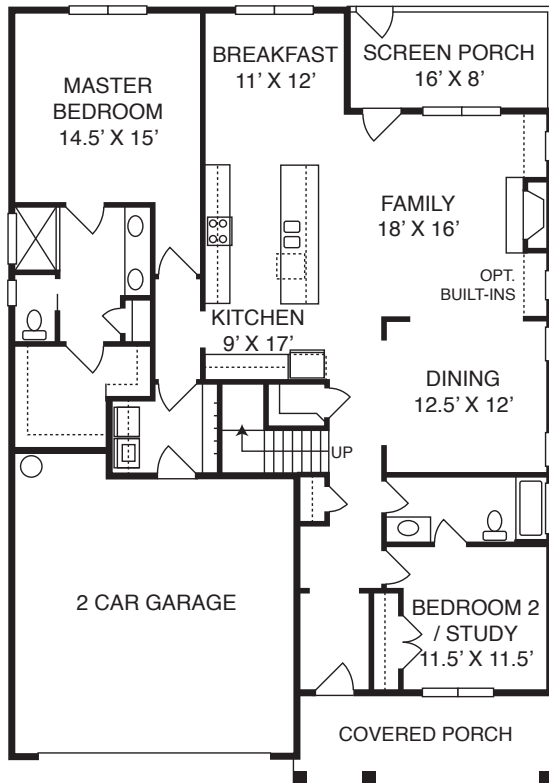

THE COROLLA - MASSENGILL DESIGN-BUILD

Homesite 325 ~2696 sq.ft.

First Floor

Second Floor

Illustration and floorplans are for discussion purposes only and are not part of a legal contract. Room dimensions and square footage are approximate. Prices subject to change without notice. © Massengill Design-Build 7-29-20