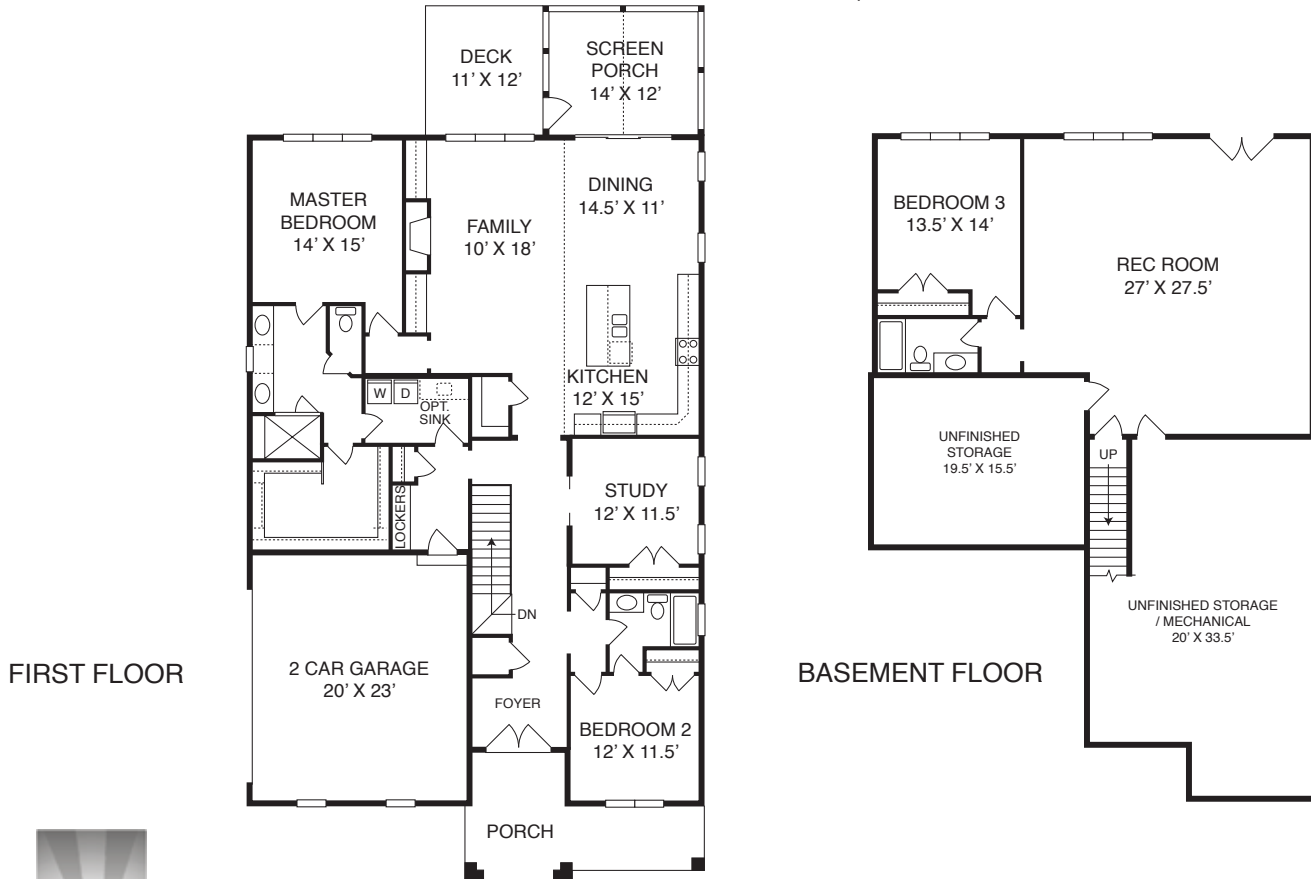

CONCORD - HOMES BY DICKERSON

Homesite 25 | ~3255 sq.ft.

Illustration and floorplans are for discussion purposes only and are not part of a legal contract. Room dimensions and square footage are approximate. Prices subject to change without notice. © Homes by Dickerson 12-17-19