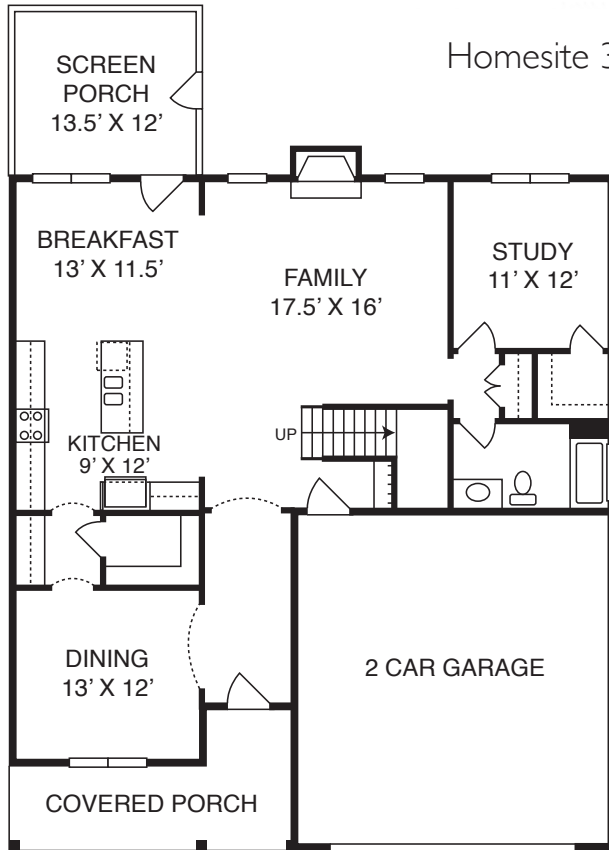

THE ONSLOW - MASSENGILL DESIGN-BUILD

Homesite 327 ~2906 sq.ft.

First Floor

Second Floor

Illustration and floorplans are for discussion purposes only and are not part of a legal contract. Room dimensions and square footage are approximate. Prices subject to change without notice. © Massengill Design-Build 3-19-20