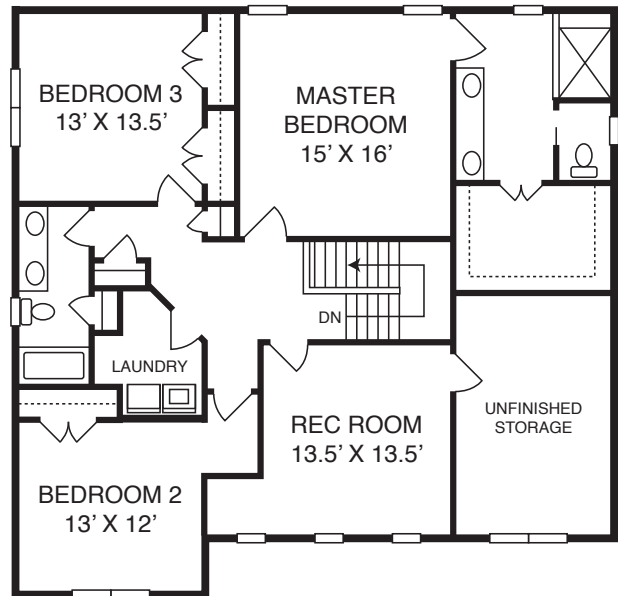

THE ONSLOW - MASSENGILL DESIGN-BUILD

Homesite 327 ~2906 sq.ft.

First Floor

Second Floor

Illustration and floorplans are for discussion purposes only and are not part of a legal contract. Room dimensions and square footage are approximate. Prices subject to change without notice. © Massengill Design-Build 3-19-20