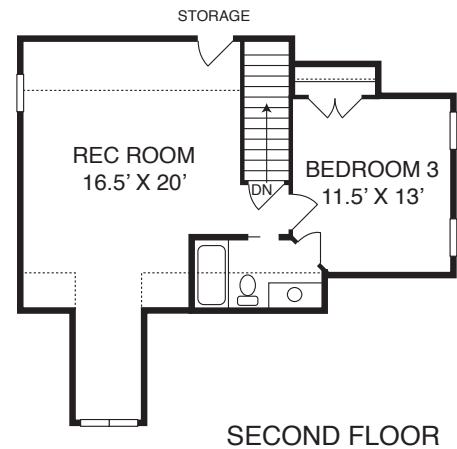

THE RIVERSIDE - HOMES BY DICKERSON

Homesite 275 ~2344 sq.ft.

Illustration and floorplans are for discussion purposes only and are not part of a legal contract. Room dimensions and square footage are approximate. Prices subject to change without notice. © Homes by Dickerson. 3-27-19