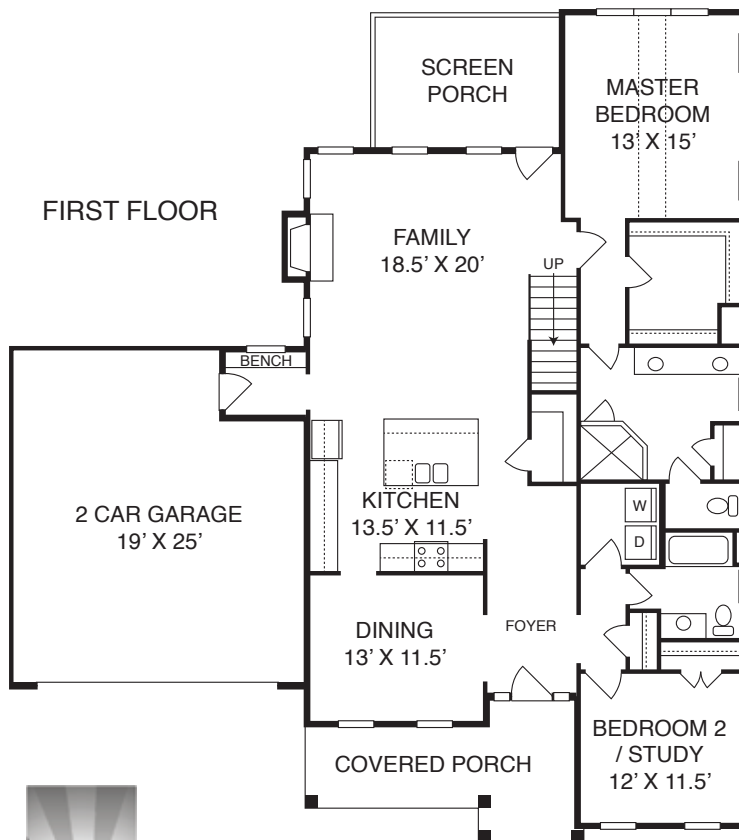

THE RIVERSIDE - HOMES BY DICKERSON

Homesite 275 ~2344 sq.ft.

Illustration and floorplans are for discussion purposes only and are not part of a legal contract. Room dimensions and square footage are approximate. Prices subject to change without notice. © Homes by Dickerson. 3-27-19