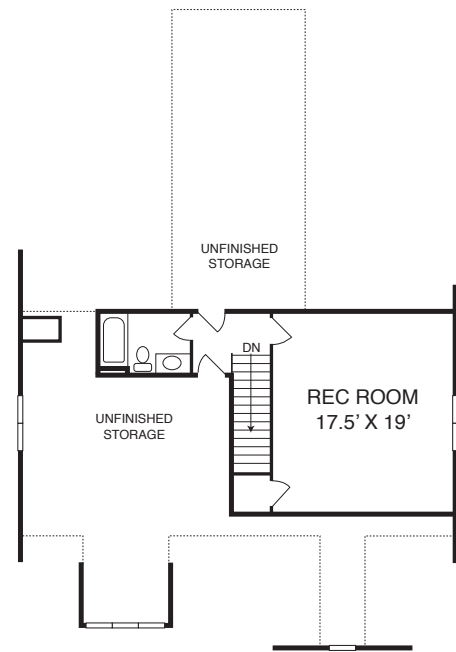

CONCORD - HOMES BY DICKERSON

Homesite 274 ~ 2627 sq.ft.

SECOND FLOOR

Illustration and floorplans are for discussion purposes only and are not part of a legal contract. Room dimensions and square footage are approximate. Prices subject to change without notice. ©2018 Homes by Dickerson. 3-27-19