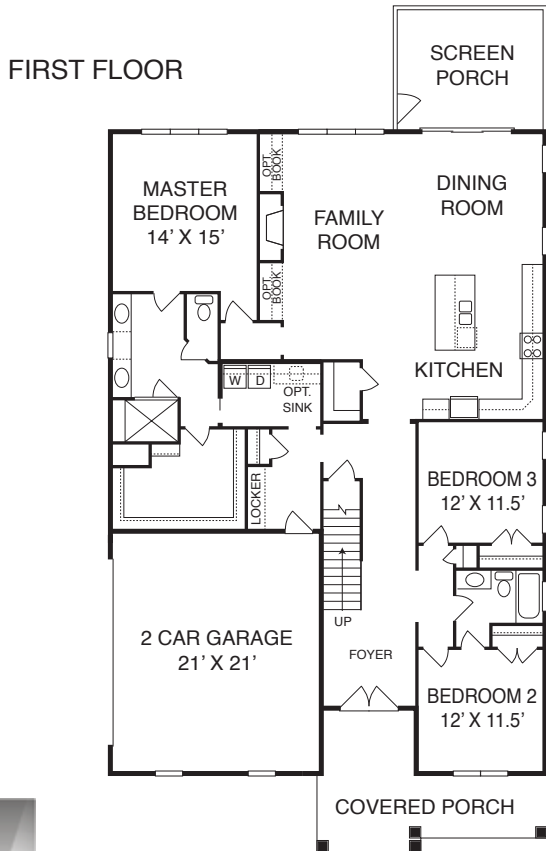

CONCORD - HOMES BY DICKERSON

Homesite 274 ~ 2627 sq.ft.

SECOND FLOOR

Illustration and floorplans are for discussion purposes only and are not part of a legal contract. Room dimensions and square footage are approximate. Prices subject to change without notice. ©2018 Homes by Dickerson. 3-27-19