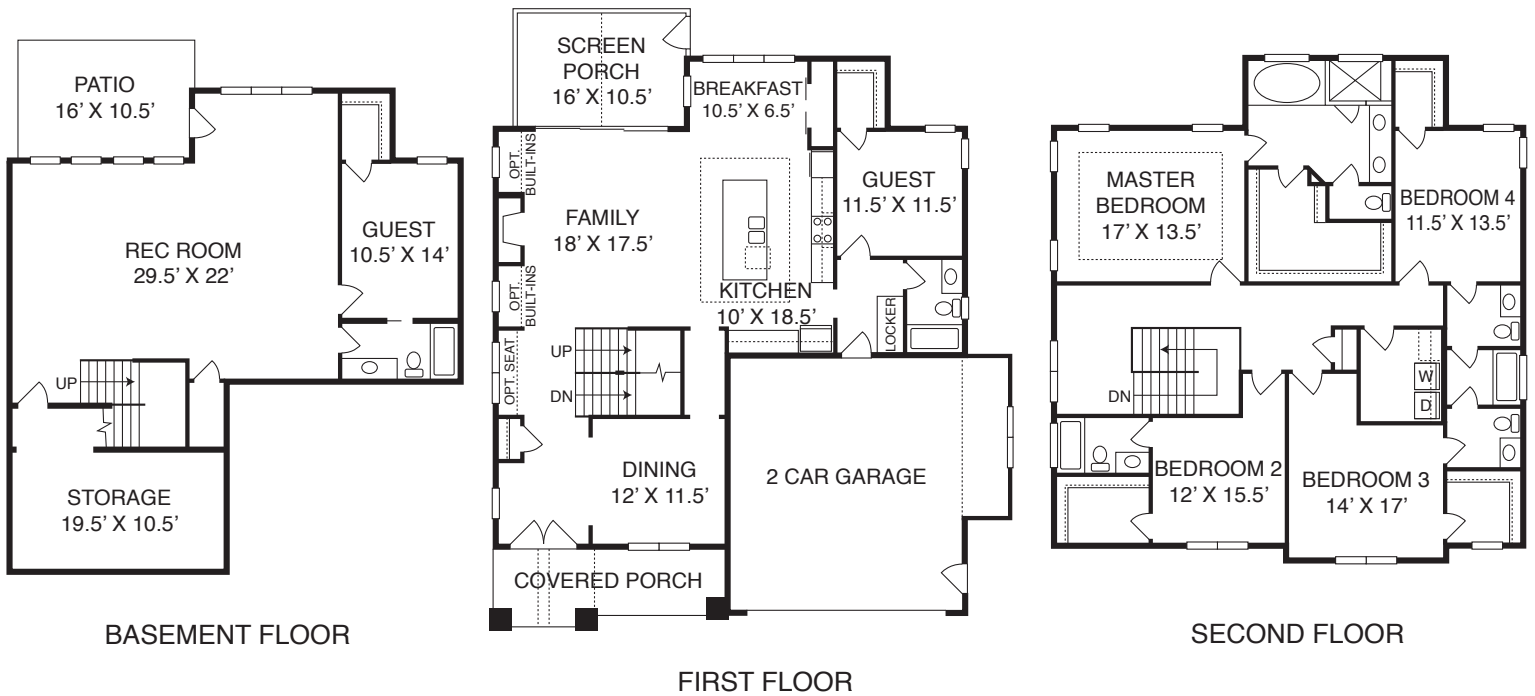

HOMESITE 216 - HOMES BY DICKERSON

Homesite 216 ~4115 sq.ft.

Illustration and floorplans are for discussion purposes only and are not part of a legal contract. Room dimensions and square footage are approximate. Prices subject to change without notice. © Homes by Dickerson. 9-25-18