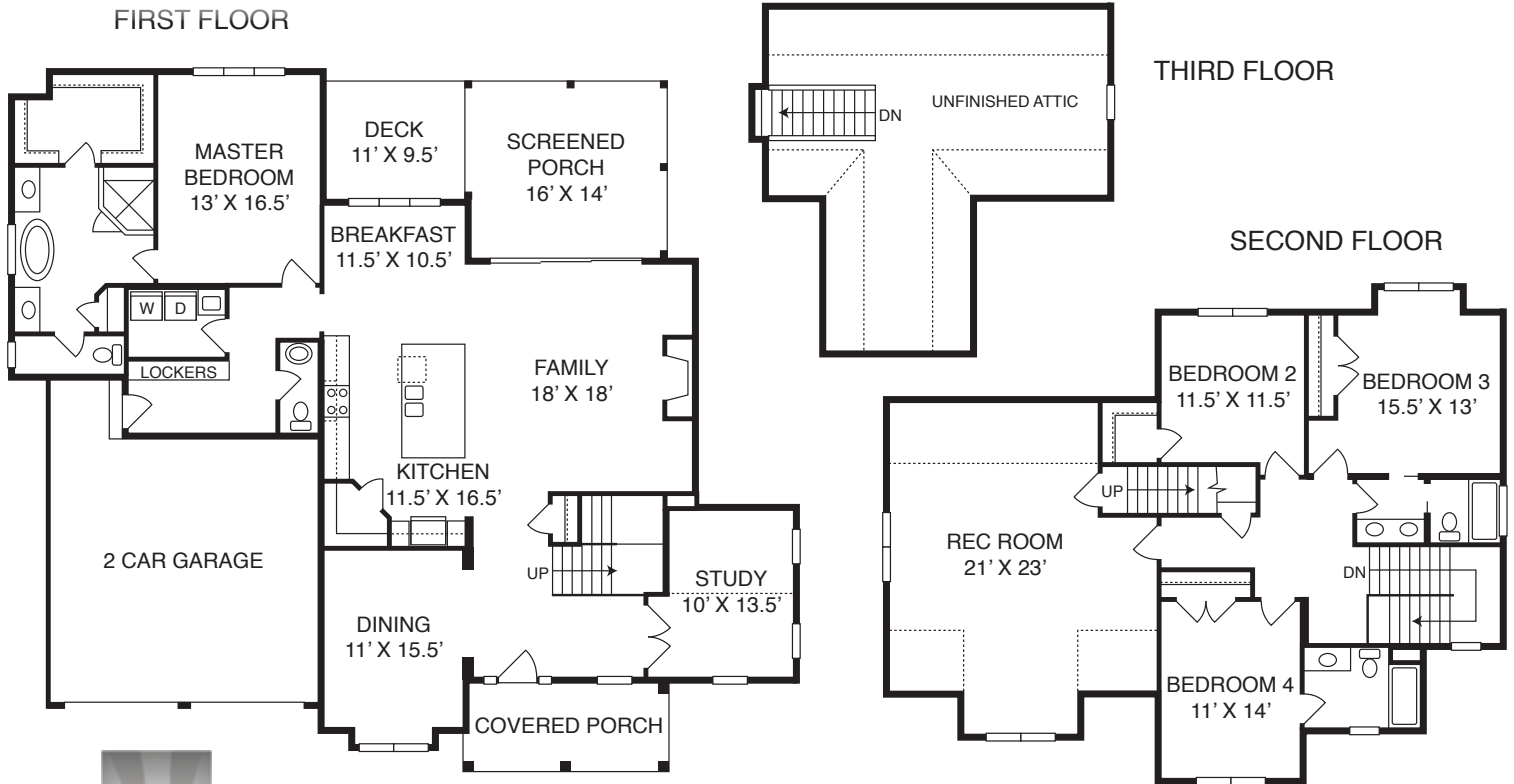

# MEADOWSWEET - HOMES BY DICKERSON

Homesite 218 ~3346 sq.ft.

Illustration and floorplans are for discussion purposes only and are not part of a legal contract. Room dimensions and square footage are approximate. Prices subject to change without notice. © Homes by Dickerson. 9-25-18