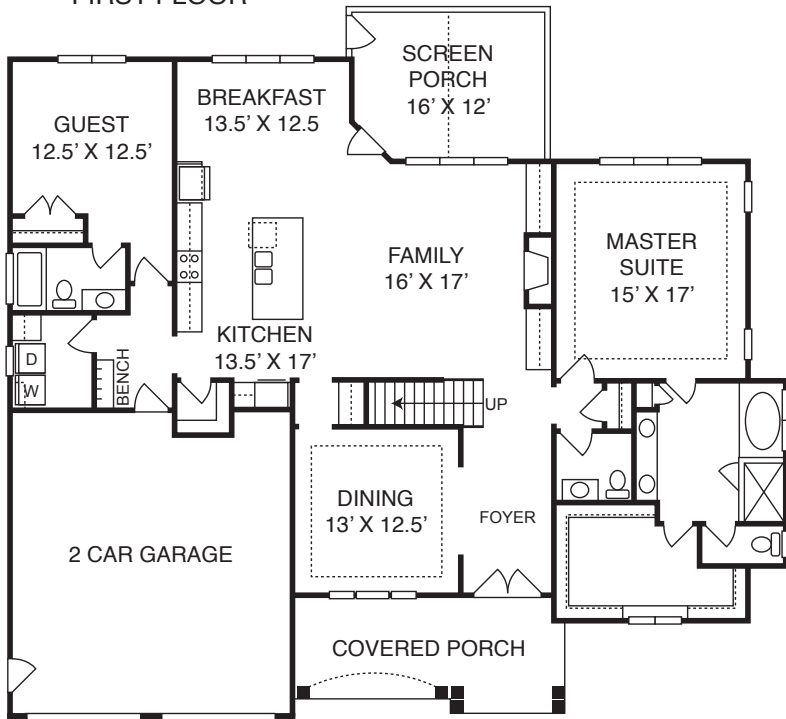

THE NORWOOD - J.P. SWAIN BUILDING COMPANY

Elevation B ~2937 sq.ft.

FIRST FLOOR

SECOND FLOOR

Illustration and floorplans are for discussion purposes only and are not part of a legal contract. Room dimensions and square footage are approximate. Prices subject to change without notice. © JP Swain Building Co. 6-21-19