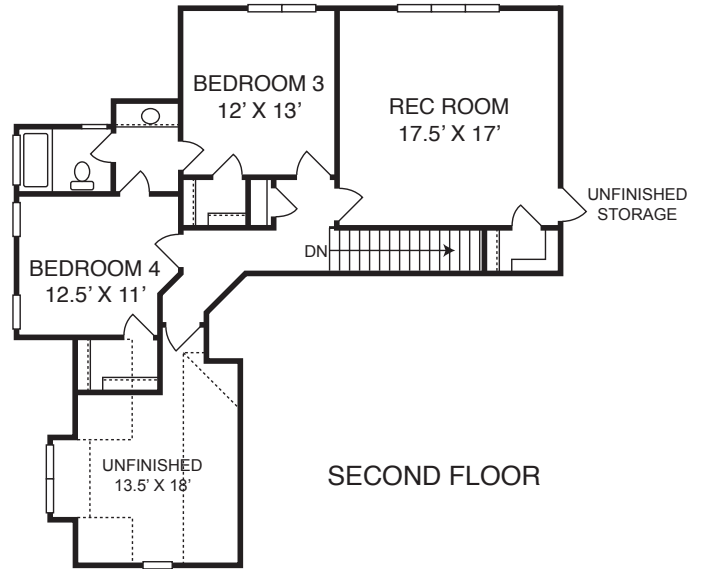

THE NORWOOD - J.P. SWAIN BUILDING COMPANY

Elevation B ~2937 sq.ft.

FIRST FLOOR

SECOND FLOOR

Illustration and floorplans are for discussion purposes only and are not part of a legal contract. Room dimensions and square footage are approximate. Prices subject to change without notice. © JP Swain Building Co. 6-21-19